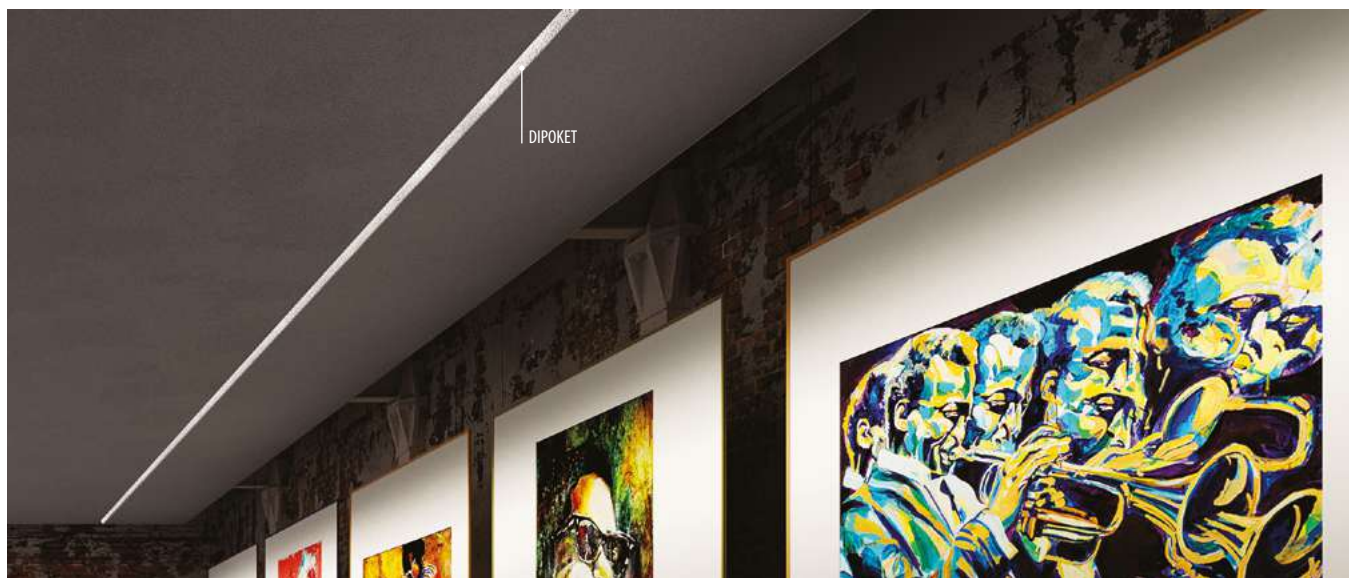

# ART / MUSEUM

**Lobby, foyer**

**Showcases and exhibitions**

GIZA-DUO-LL

DIPOKET

GLAZA-DUO

GLAZA-DUO

Beacon is an unusual light installation designed by a Pole, Karolina Hałatek, and shown during the famous festival of light and art in Riyadh, Saudi Arabia in 2021. The installation with LED lighting fixtures of the Polish brand KLUŚ has been entered in the Guinness Book of Records as the largest LED structure in the world with 272 160 light points.