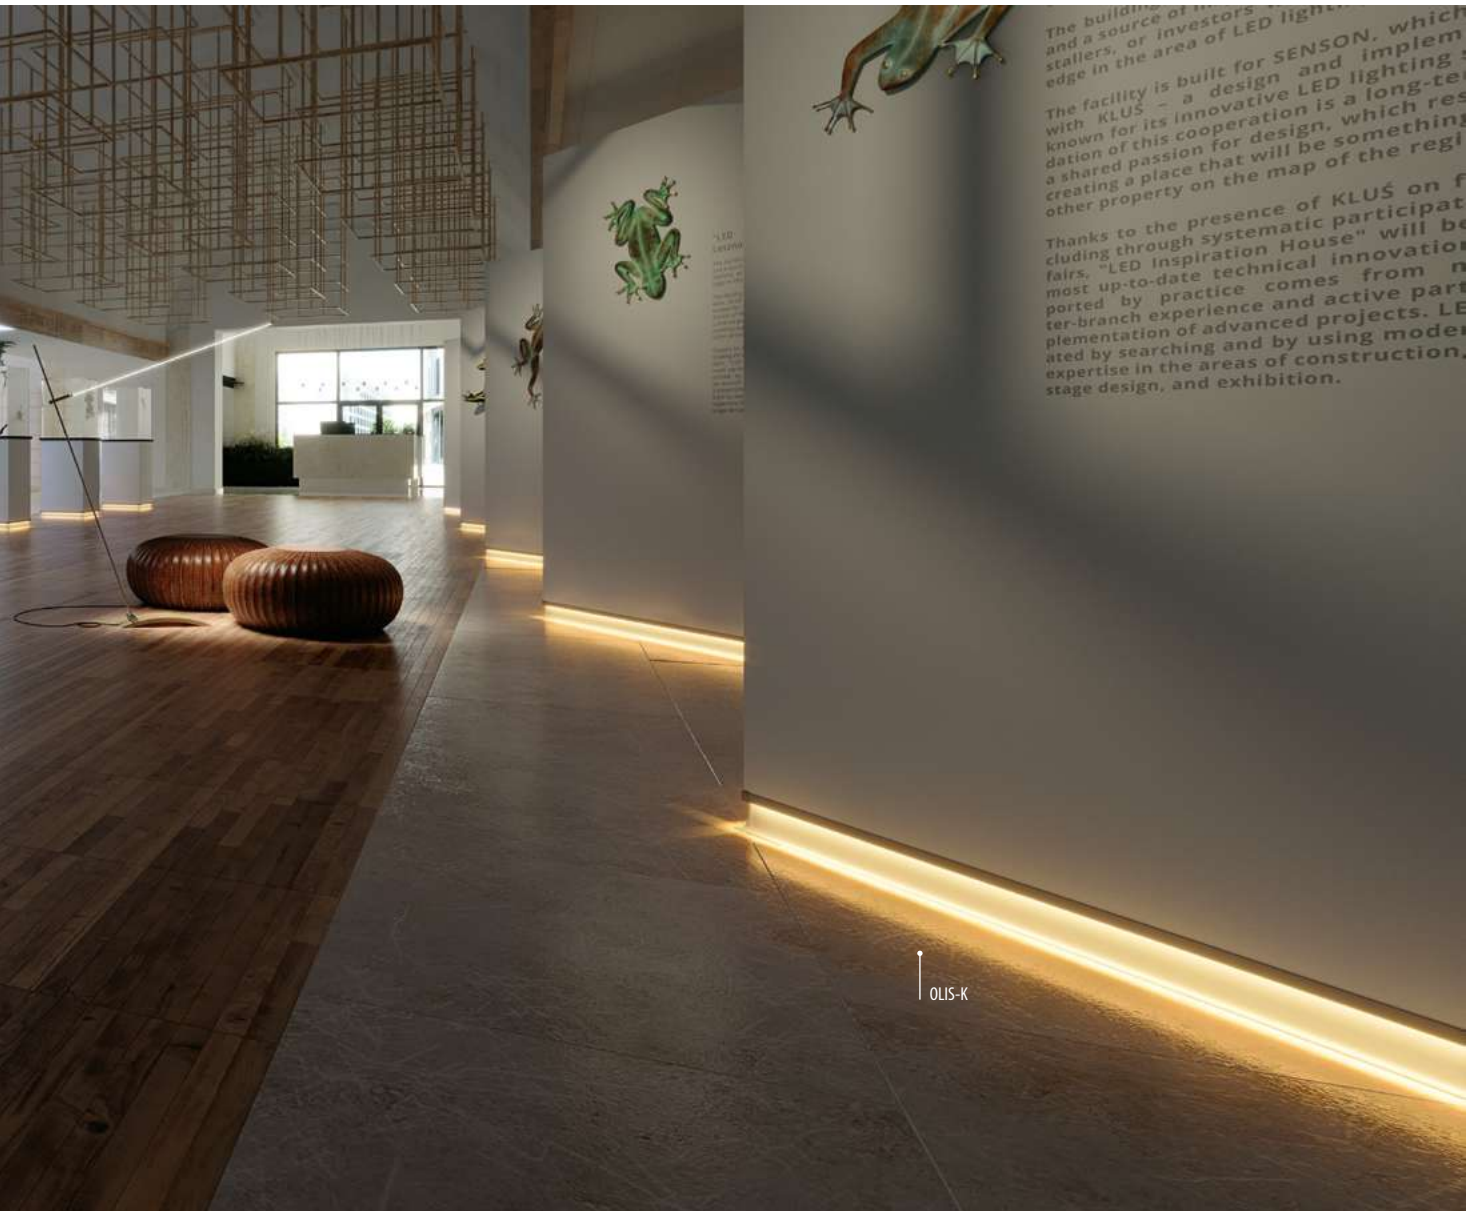

# ART / MUSEUM

**Lobby, foyer**

**Showcases and exhibitions**

GIZA-DUO-LL

DIPOKET

GLAZA-DUO

GLAZA-DUO

Beacon is an unusual light installation designed by a Pole, Karolina Hałatek, and shown during the famous festival of light and art in Riyadh, Saudi Arabia in 2021. The installation with LED lighting fixtures of the Polish brand KLUŚ has been entered in the Guinness Book of Records as the largest LED structure in the world with 272 160 light points.