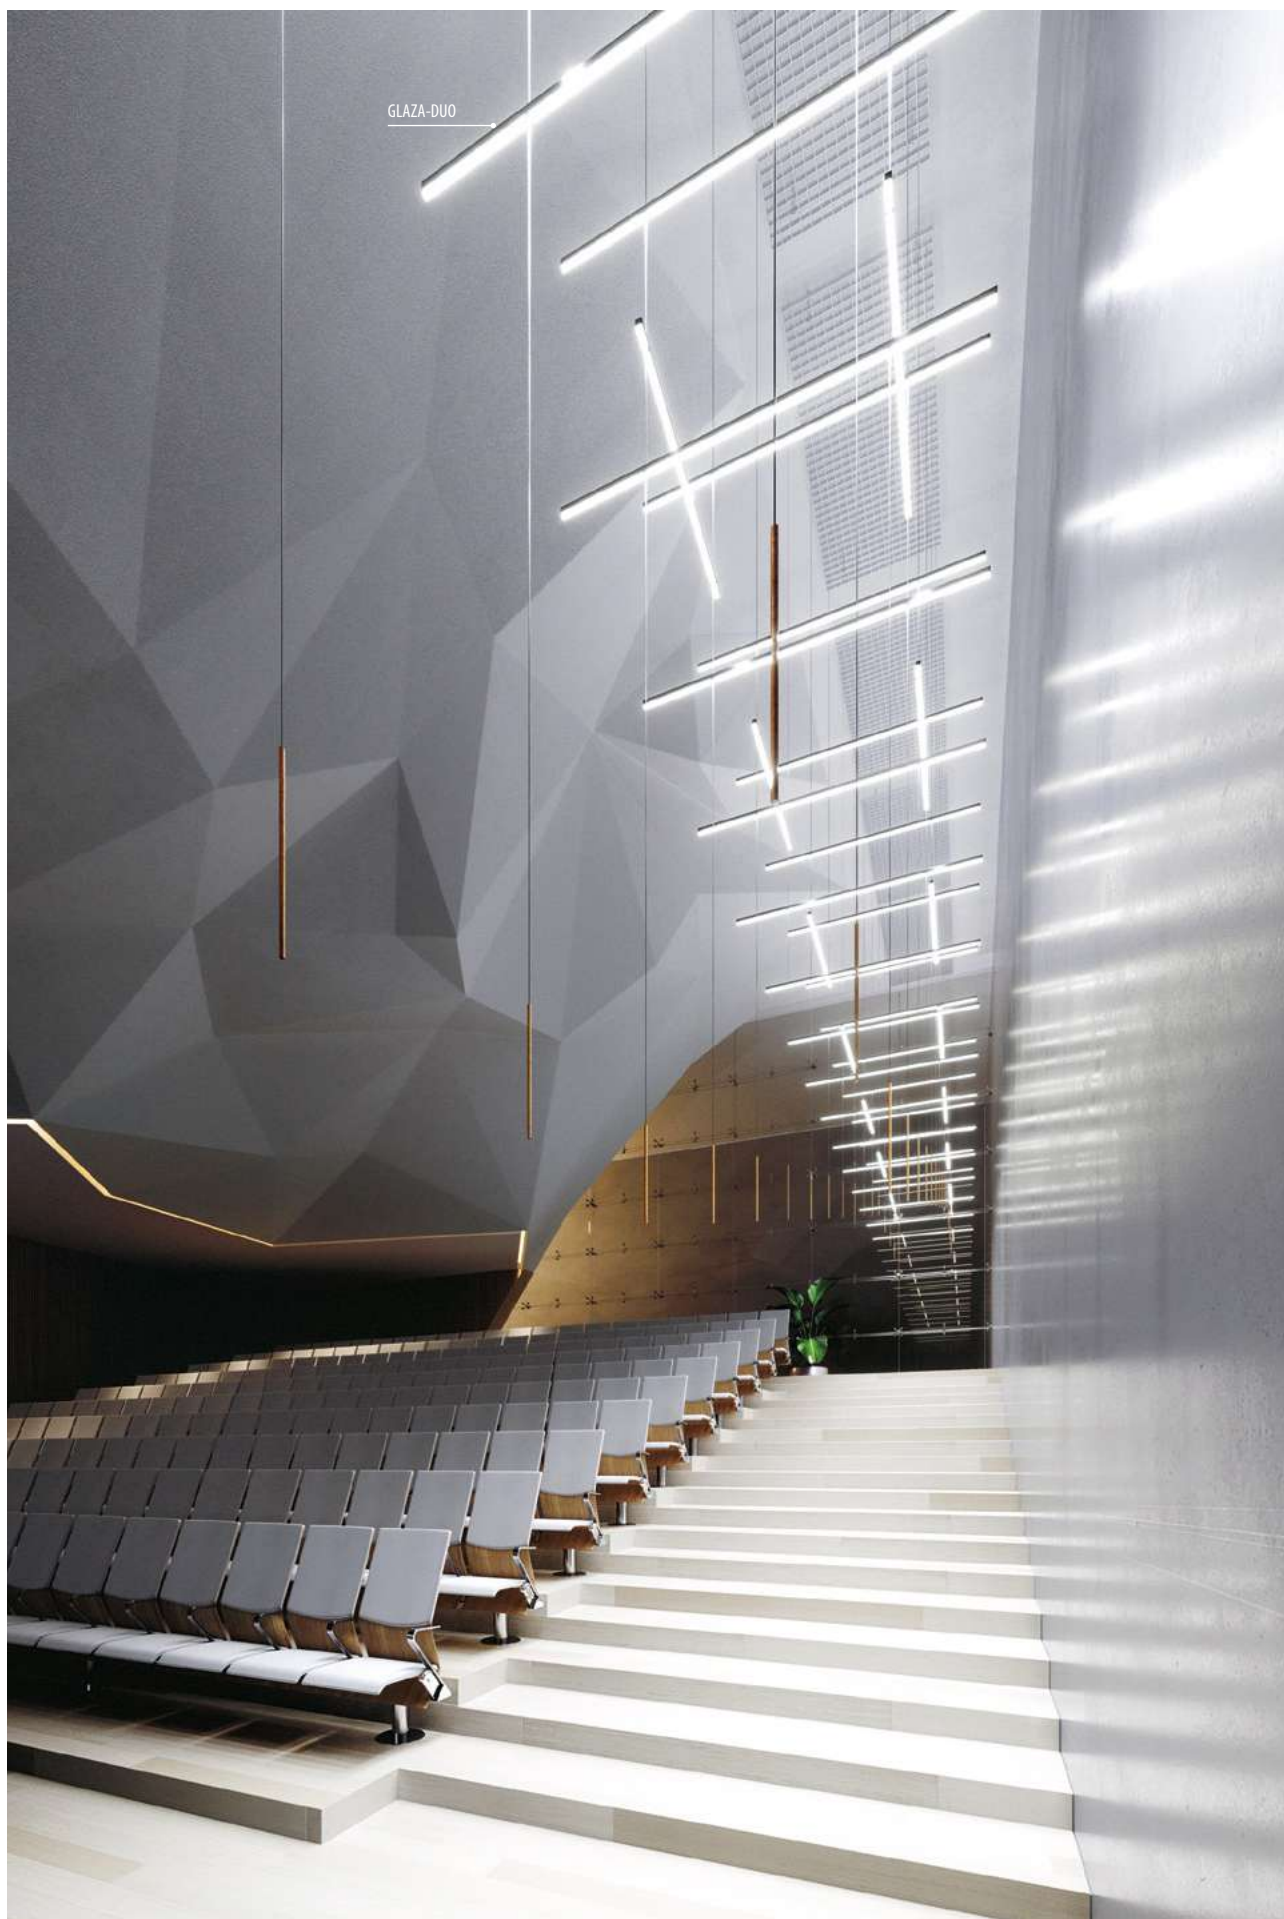

# ART / MUSEUM

**Lobby, foyer**

**Showcases and exhibitions**

GIZA-DUO-LL

DIPOKET

GLAZA-DUO

GLAZA-DUO

Beacon is an unusual light installation designed by a Pole, Karolina Hałatek, and shown during the famous festival of light and art in Riyadh, Saudi Arabia in 2021. The installation with LED lighting fixtures of the Polish brand KLUŚ has been entered in the Guinness Book of Records as the largest LED structure in the world with 272 160 light points.