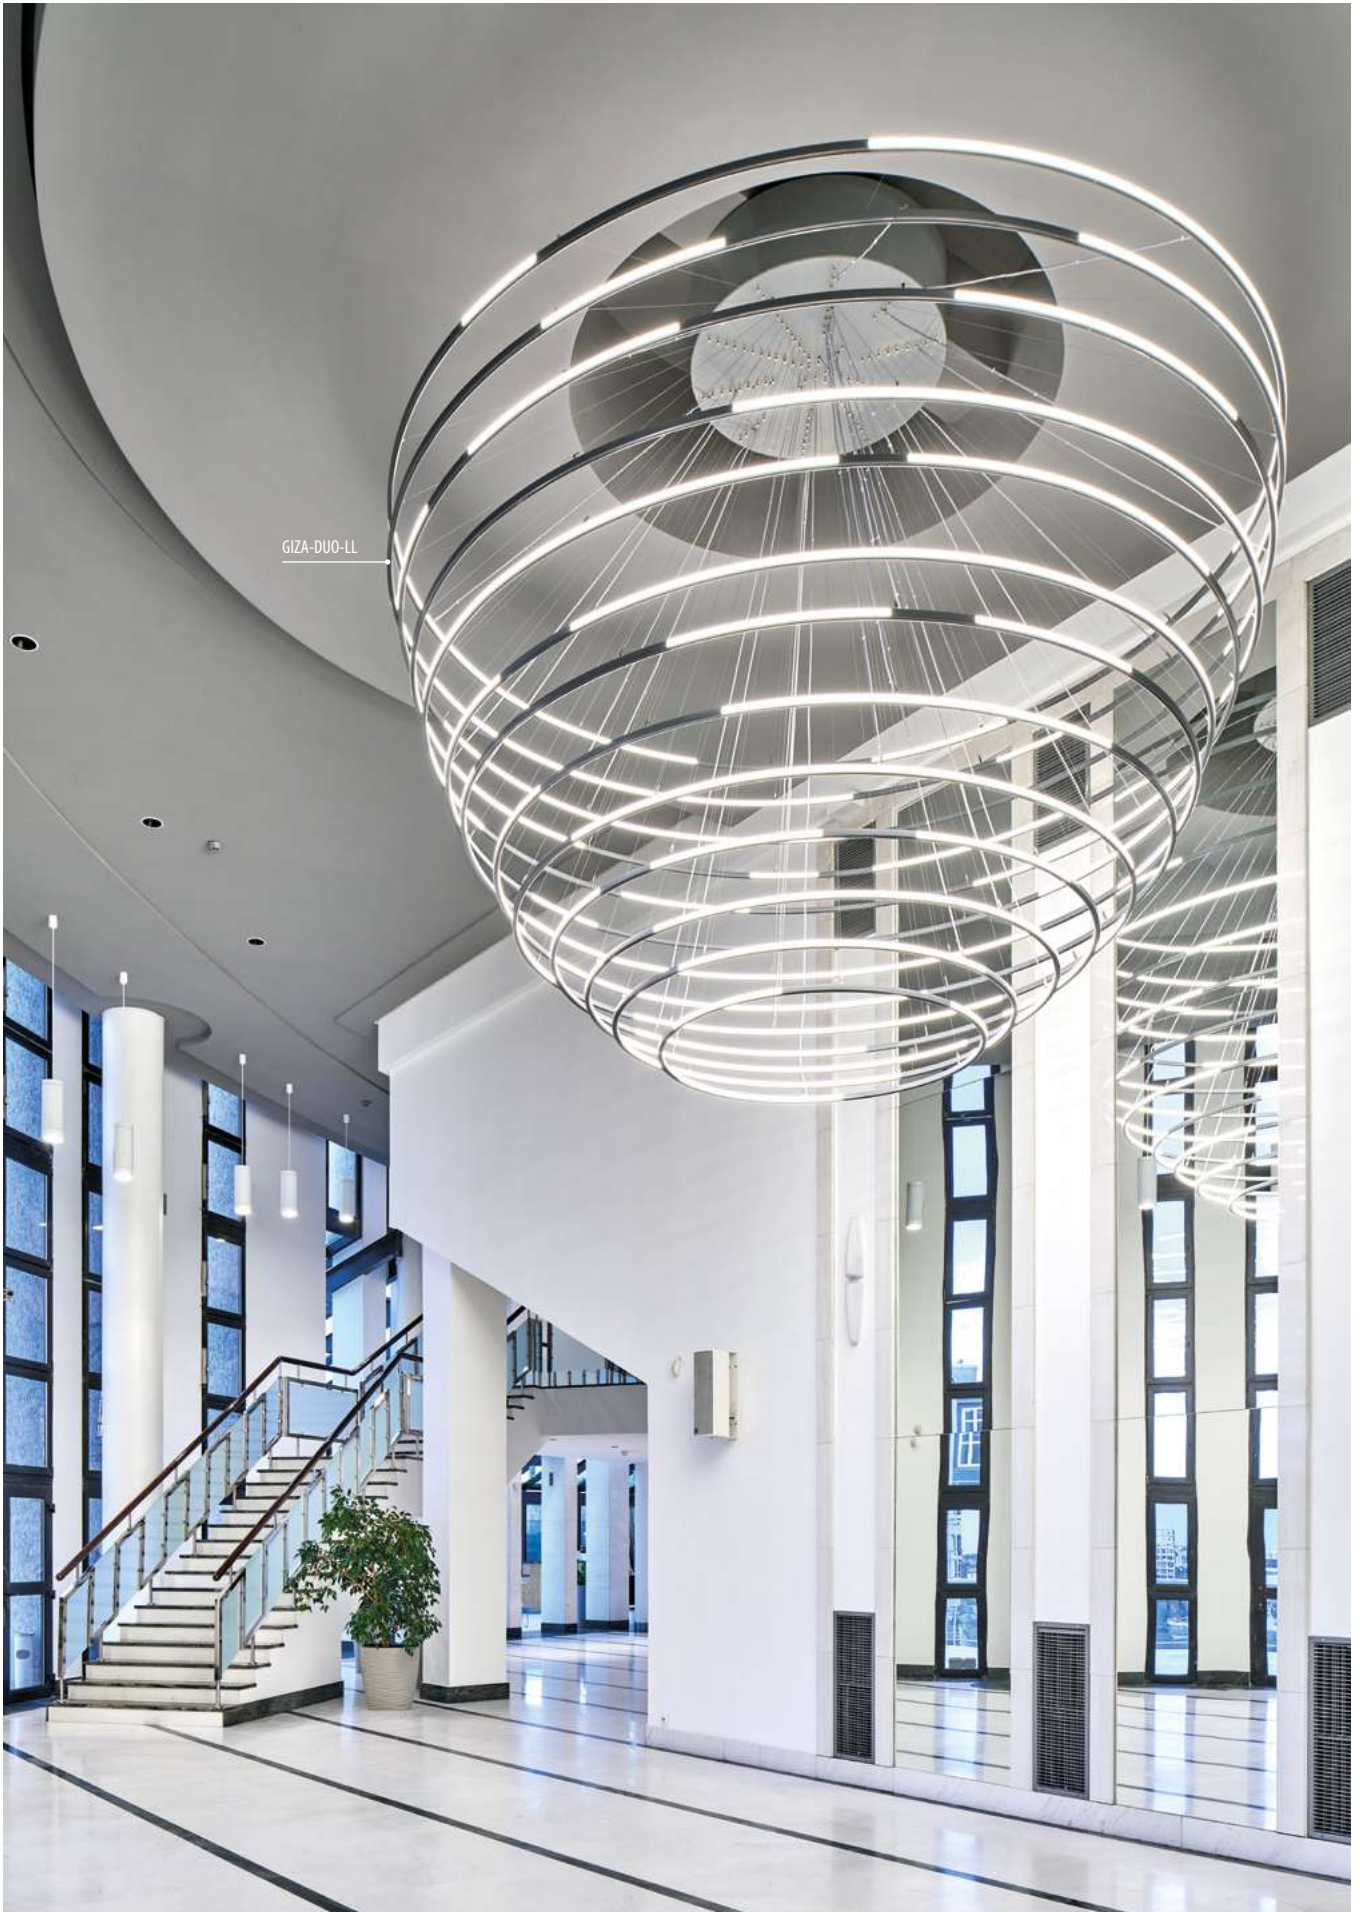

# ART / MUSEUM

**Lobby, foyer**

**Showcases and exhibitions**

GIZA-DUO-LL

DIPOKET

GLAZA-DUO

GLAZA-DUO

Beacon is an unusual light installation designed by a Pole, Karolina Hałatek, and shown during the famous festival of light and art in Riyadh, Saudi Arabia in 2021. The installation with LED lighting fixtures of the Polish brand KLUŚ has been entered in the Guinness Book of Records as the largest LED structure in the world with 272 160 light points.