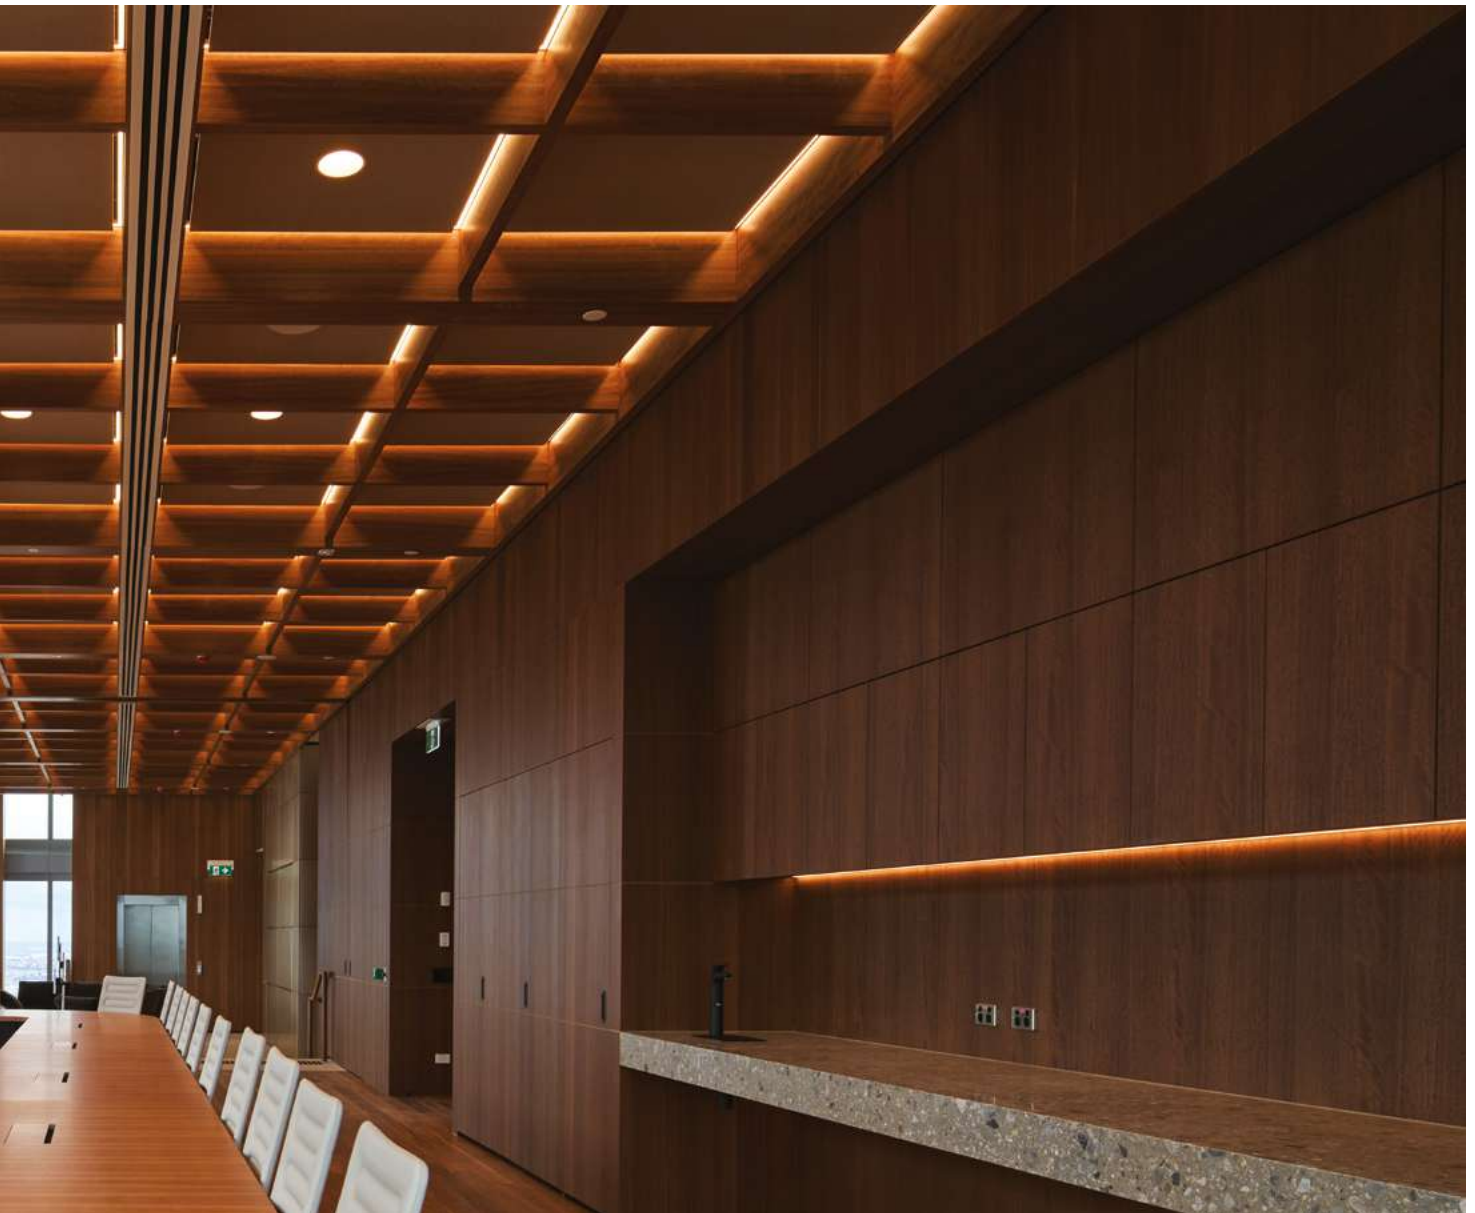

PDS-ZM-PLUS

NAB PLACE MELBOURNE, Australia  
Design: Woods Bagot, Hassell Studio, Lighting Design: NDYLIGHT  
Photography: Glenn Hester

NAB PLACE MELBOURNE, Australia  
Design: Woods Bagot, Hassell Studio, Lighting Design: NDYLIGHT  
Photography: Glenn Hester