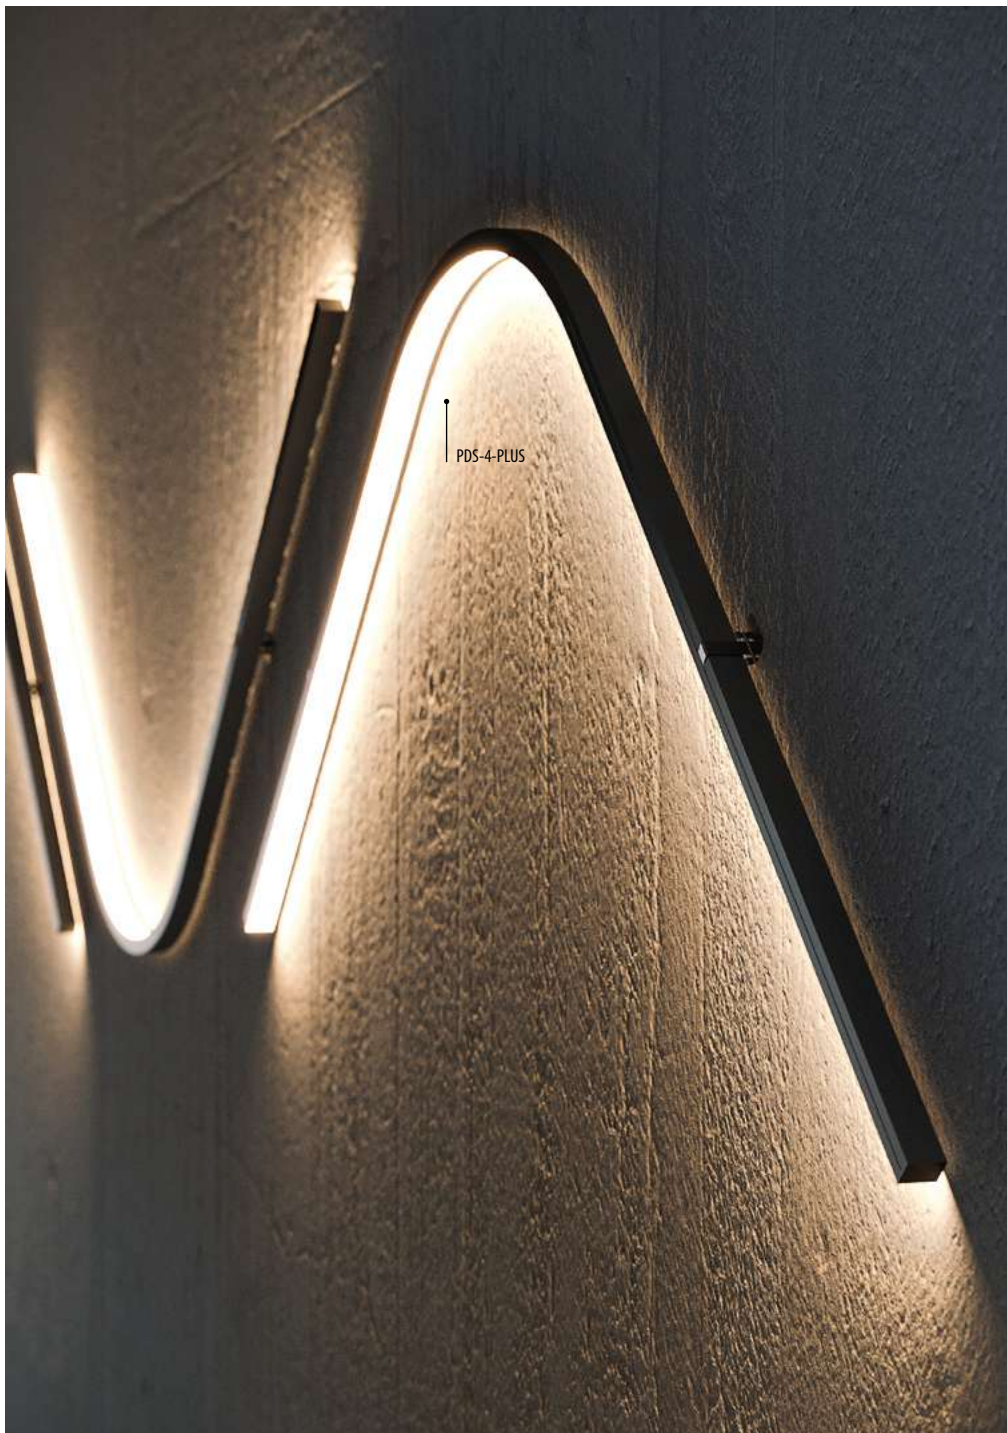

# ART / MUSEUM

**Lobby, foyer**

**Showcases and exhibitions**

GIZA-DUO-LL

DIPOKET

GLAZA-DUO

GLAZA-DUO

Beacon is an unusual light installation designed by a Pole, Karolina Hałatek, and shown during the famous festival of light and art in Riyadh, Saudi Arabia in 2021. The installation with LED lighting fixtures of the Polish brand KLUŚ has been entered in the Guinness Book of Records as the largest LED structure in the world with 272 160 light points.