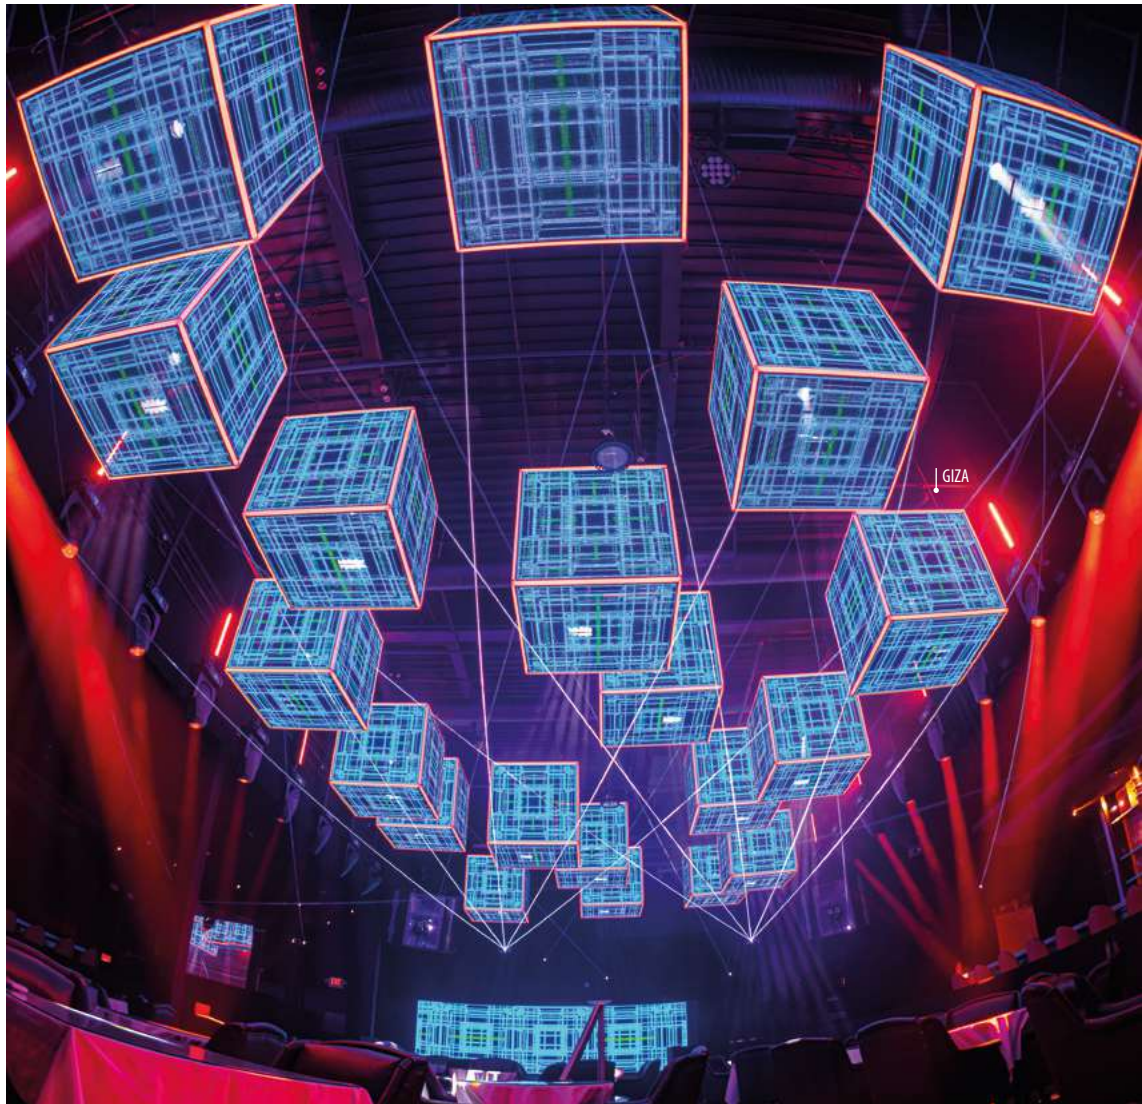

# SPORTS / ENTERTAINMENT

**Urban architecture**

**Club and sports hall**

Microreseau Pavilion in Ville de Lac Megantic, Quebec, Kanada  
Design: Équipe A architects & CIMA+, Photographer: Dave Tremblay 1Px

GIZA-11

GIZA-11

Cheetah Lounge, Miami, USA  
Photographer: ADINAYEV™ Photography

STEPUS