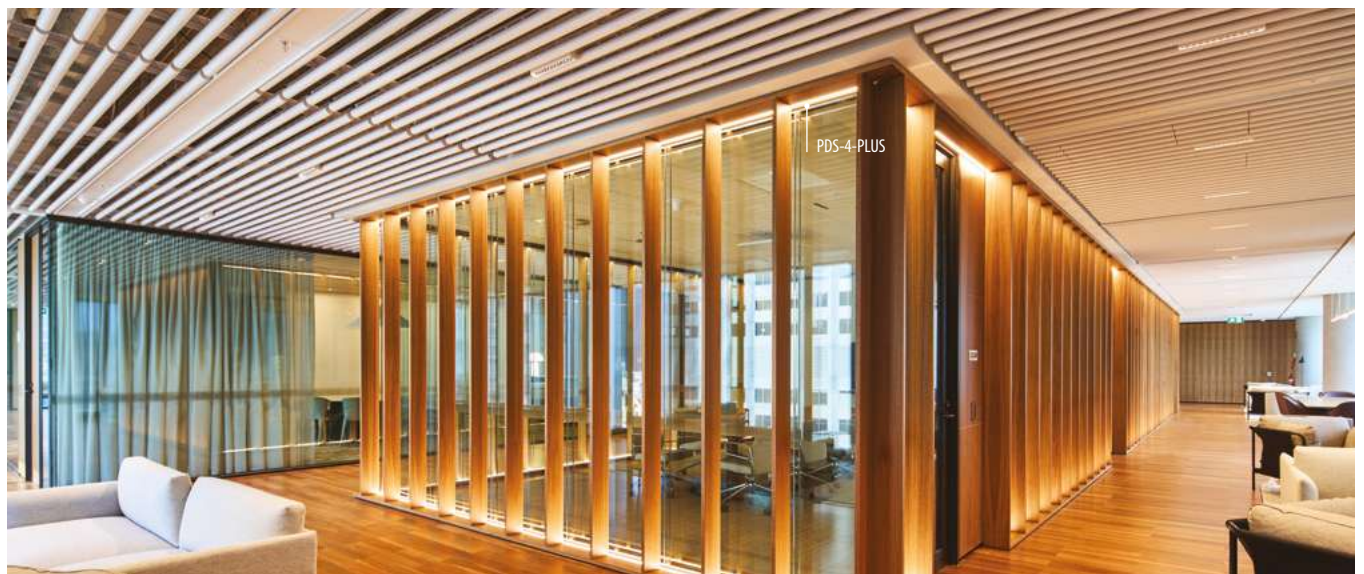

NAB PLACE MELBOURNE, Australia
Design: Woods Bagot, Hassell Studio, Lighting Design: NDYLIGHT
Photography: Glenn Hester