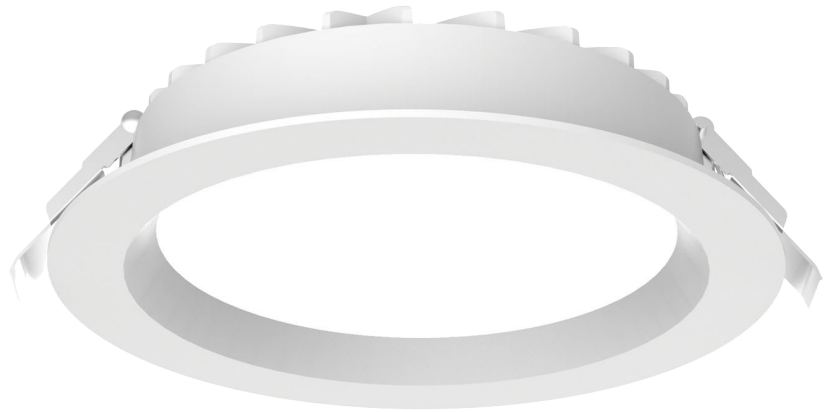

Egon

Egon Tunable White LED downlight adopts dual-color temperature SMD complying to DALI DT8 standard. With Dual DALI driver which meets DALI2 standard compatible driver, PC diffuser with uniform light output. White, silver, chrome colors are available for customer's preference.

Technical Data

Model No.	EGON-6-25W
Power Consumption	25W
Input Voltage	AC200 - 240V
Power Factor	0.9
LED Driver	Built-in

Dimensions and Mounting

Product Dimension	Ø190x45mm (Cutout: Ø160-170mm)
Luminaire Net Weight	0.64kg
Mounting Option	Recessed
Material	PC / Aluminum
Finish Color	Black RAL 9005 / White RAL 9016
Protection Class	Class 2
IP Rating	IP54
IK Rating	IK06

Type	A (mm)	B (mm)	C (mm)	D (mm)
EGON-6-25W	190	45	155	151

Key features

- Up to 70% energy saving compared to standard CFL fixtures
- 90° wide beam angle
- White, silver, chrome colors are available
- Tunable White, with DALI2 standard compatible driver

Applications

- Office
- Supermarket
- Shop
- School
- Hotel
- Stairway
- Lobby

Optic Information

LED Type	SMD
Luminous Flux (±5%)	2550 - 2680lm
Correlated Color Temperature	4000K (optional 3000, 5000, 5700K)
Color Rendering Index	Ra80
Beam Angle	90°