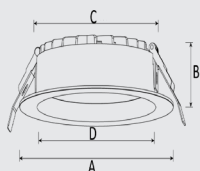

Dimensions and Mounting

Product Dimension	Ø190x45mm (Cutout: Ø160-170mm)
Luminaire Net Weight	0.64kg
Mounting Option	Recessed
Material	PC / Aluminum
Finish Color	Black RAL 9005 / White RAL 9016
Protection Class	Class 2
IP Rating	IP54
IK Rating	IK06

Type	A (mm)	B (mm)	C (mm)	D (mm)
EGON-6-25W	190	45	155	151