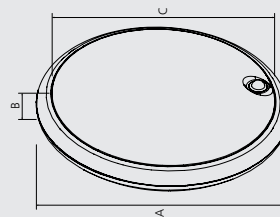

PIR Sensor

Key features

- Rotatable install for lamp cover, support both rear and edge cable entry
- Installation: Wall mounted, surface mounted
- On/off flicker free driver
- IP65 waterproof
- Light source and driver replaceable for easy maintenance

Applications

- Office
- Supermarket
- School
- Hotel
- Public Areas

Dimensions

A: Ø300mm x B: 70 mm
x C: Ø268mm

Technical Data

Model No.	FIONA-12-25W-S1
Power Consumption	25W
Input Voltage	AC200 - 240V
Power Factor	0.9
Dimmable	Non-dimmable

Optic Information

LED Type	SMD
Luminous Flux	2450 - 2670lm
Correlated Color Temperature	3000K
Color Rendering Index	Ra80
Beam Angle	120°

Dimensions and Mounting

Product Dimension	Ø300x70 mm
Luminaire Net Weight	0.85 kg
Mounting Option	Surface mount / Wall mount
Material	Polycarbonate (PC)
Finish Color	White RAL 9016
Protection Class	Class 2
IP Rating	IP65
IK Rating	IK06