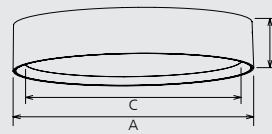

Pia

The round, minimalist LED ceiling light PIA. Due to its simple appearance, it fits into a wide variety of interiors with surface-mount installation. Aluminum white housing can be matched with a golden decorative ring, which makes this light look elegant and textured. Opal diffuser(UL94-V2) for general lighting with maximum transmittance and homogeneous lighting.

Dimensions

18W
A:Ø301 mm x B:58 mm x
C:Ø276 mm

24W
A:Ø422 mm x B:58 mm x
C:Ø396 mm

Technical Data

Model No.	PIA-12-18W	PIA-12-24W	PIA-16-24W
Power Consumption	18W	24W	24W
Input Voltage	AC200 - 240V		
Power Factor	0.9		
Dimmable	Non-dimmable		

Optic Information

LED Type	SMD	
Luminous Flux	1300 - 1700lm	2000 - 2420lm
Correlated Color Temperature	3CCT (3000K + 4000K + 5700K)	
Color Rendering Index	Ra80	
Beam Angle	120°	

Dimensions and Mounting

Product Dimension	Ø301x58 mm	Ø422x58 mm
Luminaire Net Weight	1.3 kg	2.2 kg
Mounting Option	Surface mount	
Material	Aluminium(ADC12) + PC	
Finish Color	White RAL9016 & Golden 7407U Black RAL9005 & Golden 7407U Black RAL9005 & Black RAL9005	
Protection Class	Class 2	
IP Rating	IP44	
IK Rating	IK06	