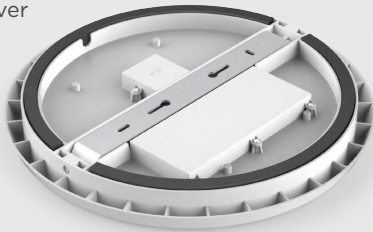

Volba

This ceiling light is a super slim design fixture. High lumen SMD LED and lighter weight fire-rated material to ensure better heat resistance and corrosion resistance. The color is interchangeable within 3000K and 4000K by slide switch, also dimmable with triac dimmers. Multi-functional design shares great popularity.

Best quality for this price

Key features

- High lumen efficiency
- Interchangeable CCT with slide switch
- IP54
- Triac dimming
- Internal driver

Dimensions

Type	A (mm)	B (mm)	C (mm)	D (mm)
VOLBA-10-12W	250	48	221	15
VOLBA-14-25W	350	40	321	12

Applications

- Office
- Supermarket
- School
- Hotel
- Stairway
- Lobby
- Corridors

Technical Data

Model No.	VOLBA-10-12W	VOLBA-14-25W
Power Consumption	12W	25W
Input Voltage	AC200 - 240V	
Power Factor	0.9	
Control	Dimmable with Triac	

Dimensions and Mounting

Product Dimension	Ø250x48mm	Ø350x40mm
Luminaire Net Weight	0.66kg	1.3kg
Mounting Option	Surface mount	
Material	Polycarbonate (PC)	
Finish Color	White RAL 9016	
Protection Class	Class 2	
IP Rating	IP54	
IK Rating	IK10	