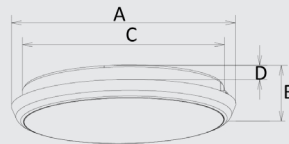

Best quality for this price

Key features

- High lumen efficiency
- Interchangeable CCT with slide switch
- IP54
- Triac dimming
- Internal driver

Dimensions

Type	A (mm)	B (mm)	C (mm)	D (mm)
VOLBA-10-12W	250	48	221	15
VOLBA-14-25W	350	40	321	12

Dimensions and Mounting

Product Dimension	Ø250x48mm	Ø350x40mm
Luminaire Net Weight	0.66kg	1.3kg
Mounting Option	Surface mount	
Material	Polycarbonate (PC)	
Finish Color	White RAL 9016	
Protection Class	Class 2	
IP Rating	IP54	
IK Rating	IK10	