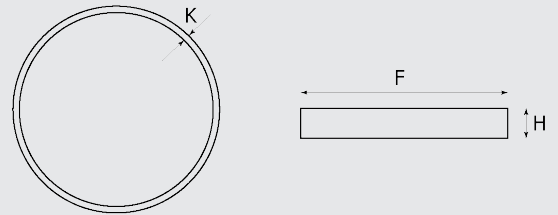

Dimensions

Technical Data

Power Consumption	16W	37W	57W	100W
Input Voltage	AC220 - 240V			

FINESTRA RING LED 16W	|H| 66 x |F| 320 x |K| 13mm
FINESTRA RING LED 37W	|H| 66 x |F| 440 x |K| 13mm
FINESTRA RING LED 37W	|H| 66 x |F| 520 x |K| 13mm
FINESTRA RING LED 37W	|H| 110 x |F| 630 x |K| 13mm
FINESTRA RING LED 57W	|H| 110 x |F| 800 x |K| 13mm
FINESTRA RING LED 100W	|H| 110 x |F| 1065 x |K| 13mm

Optic Information

LED Type	LED
Cover	OPAL / MPRM
Color Rendering Index	Ra84
Efficacy	102lm/W - 137m/W
Luminous Flux	1700lm - 12250lm
Correlated Color Temperature	3000K / 4000K
MacAdam	SDCM 3

Mounting

Weight	1.90kg - 13.20kg
Mounting Option	Surface mount Suspended mount
Material	Aluminium
Color	Grey
Protection Class	Class 1
IP Rating	IP20

Lifespan and Warranty

Lifetime of LED	>72.000h - L80 B10
Warranty	5 Years