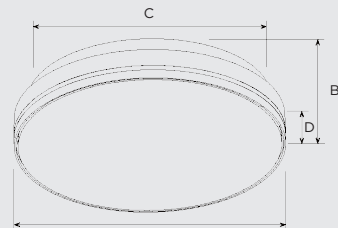

Elisa

Introducing ELISA, a sleek ceiling light with a modern design. It features high lumen SMD LED for bright illumination and is constructed with lightweight fire-rated material for improved heat and corrosion resistance. The detachable base and shade allow for easy maintenance and installation.

Key features

- Modular design, driver and lamp base can be easily replaced
- High lumen SMD 100lm/W
- IP54, IK08 protection
- Interchangeable CCT by slide switch: 3000K/4000K/5700K
- Side view lighting creates a substantial decorative effect

Applications

- Office
- Supermarket
- School
- Hotel
- Public Areas

Dimensions

A: Ø250 mm
x B: 58 mm x
C: 220 mm x
D: 36 mm

Technical Data

Model No.	ELISA-10-12W
Power Consumption	12W
Input Voltage	AC200 - 240V
Power Factor	0.9
Dimmable	Non-dimmable

Dimensions and Mounting

Product Dimension	Ø250x58 mm
Luminaire Net Weight	0.80 kg
Mounting Option	Surface mount
Material	Polycarbonate (PC)
Finish Color	White RAL 9016
Protection Class	Class 2
IP Rating	IP54
IK Rating	IK08