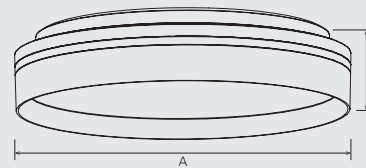

# Dona

This is a ceiling light that separates the main light and auxiliary light, the main light lighting area is concave design, so the proportion of side ambient light is decreased, which will reduce light pollution to the space and create softer atmosphere.

## Key features

- Rotate design for quick install, available for both rear and side cable entry
- The wavy lines of diffuse reflection create a soft and warm atmosphere
- Interchangeable CCT(3000K+4000K+5700K) by slide switch
- IP54 for the whole lamp
- Internal flicker free driver

## Dimensions

A: Ø300mm x  
B:71 mm

## Dimensions and Mounting

Product Dimension	Ø300x71 mm
Luminaire Net Weight	1 kg
Mounting Option	Surface mount
Material	Polycarbonate (PC)
Finish Color	White RAL 9016
Protection Class	Class 2
IP Rating	IP44
IK Rating	IK06