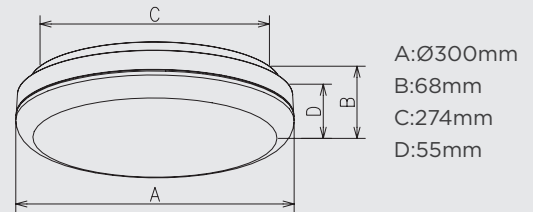

- Modular design, driver and lamp base can be easily replaced
- High lumen SMD 100lm/W
- IP54

Applications

- Office
- Supermarket
- School
- Hotel
- Public Areas

Dimensions

Technical Data

| | |
|-------------------|--------------|
| Model No. | VIVA-12-24 |
| Power Consumption | 24W |
| Input Voltage | AC200 - 240V |
| Power Factor | 0.9 |
| Dimmable | Non-dimmable |

Optic Information

| | |
|------------------------------|---------------|
| LED Type | SMD |
| Luminous Flux | 2300 - 2600lm |
| Correlated Color Temperature | 3000K |
| Color Rendering Index | Ra80 |
| Beam Angle | 120° |

Dimensions and Mounting

| | |
|----------------------|--------------------|
| Product Dimension | Ø300x68 mm |
| Luminaire Net Weight | 0.80 kg |
| Mounting Option | Surface mount |
| Material | Polycarbonate (PC) |
| Finish Color | White RAL 9016 |
| Protection Class | Class 2 |
| IP Rating | IP54 |