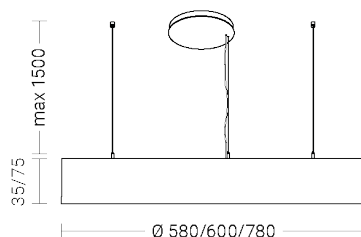

Món

Versatile LED lamp for reception and meeting spaces. Microprismatic diffuser ensures uniform, glare-free light. Suitable for ceiling or suspension installation, customizable in size and color. Extruded aluminum structure.

Technical Data

	CEILING LIGHT			
Model No.	MNN003XX	MNN004XX	MNN007XX	MNN008XX
Power Consumption (±5%)	50W	50W	80W	80W
Luminous Flux	6000 lm	6250 lm	9600 lm	10000 lm
Luminous Efficacy	120 lm/W	125 lm/W	120 lm/W	125 lm/W
Correlated Color Temperature	3000 K	4000 K	3000 K	4000 K
Control	DALI version available for all codes			

Technical Data

	SUSPENDED LIGHT				DIRECT LIGHT		DIRECT-INDIRECT LIGHT	
Model No.	MNN001XX	MNN002XX	MNN005XX	MNN006XX	MNN009XX	MNN010XX		
Power Consumption (±5%)	50W	50W	80W	80W	50W + 40W	50W + 40W		
Luminous Flux	6000 lm	6250 lm	9600 lm	10000 lm	6000+4800 lm	6250+5000 lm		
Luminous Efficacy	120 lm/W	125 lm/W	120 lm/W	125 lm/W	120 lm/W	125 lm/W		
Correlated Color Temperature	3000 K	4000 K	3000 K	4000 K	3000 K	4000 K		
Control	DALI version available for all codes							

Dimensions and Mounting

Version	W (mm)	H (mm)	Weight
50W	Ø580	35	7 kg
80W	Ø780	35	9 kg
50W + 40W	Ø600	75	10 kg

Photometry