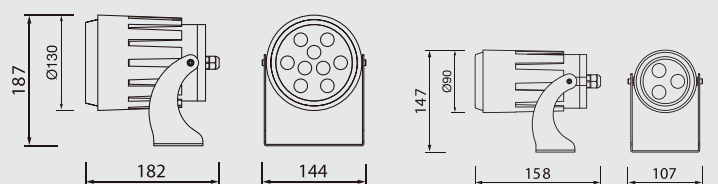

Thivo

Key features

- The body is made from die-cast aluminum with super white tempered glass, featuring a special shape design available in two size options
- Optics with a PC lens provide high visual comfort and effective anti-glare, with multiple light distribution options
- Utilizes high-quality LED chips with ON-OFF, DALI, DMX, and RGBw programming options
- Coated with anti-ultraviolet pure polyester powder paint, offering corrosion resistance for over 1000 hours
- Compliant with EN 62471:2008 standards, ensuring no photo-biological risk
- All external screws are made from 304 stainless steel

Technical Data

Code	Power	LED Qty	Optics	Weight
Thivo-LED-25	25W	9	TP15/TP25/ TP40/TP60	10.6
Thivo-LED-25-RGBW	25W	9	TP15/TP25/ TP40/TP60	10.6
Thivo-LED-9	9W	3	TP15/TP25/ TP40/TP60	5.2
Thivo-LED-9-RGBW	9W	3	TP15/TP25/ TP40/TP60	5.2

Dimensions

All measurements are given in millimeters.

Expansion Bolts