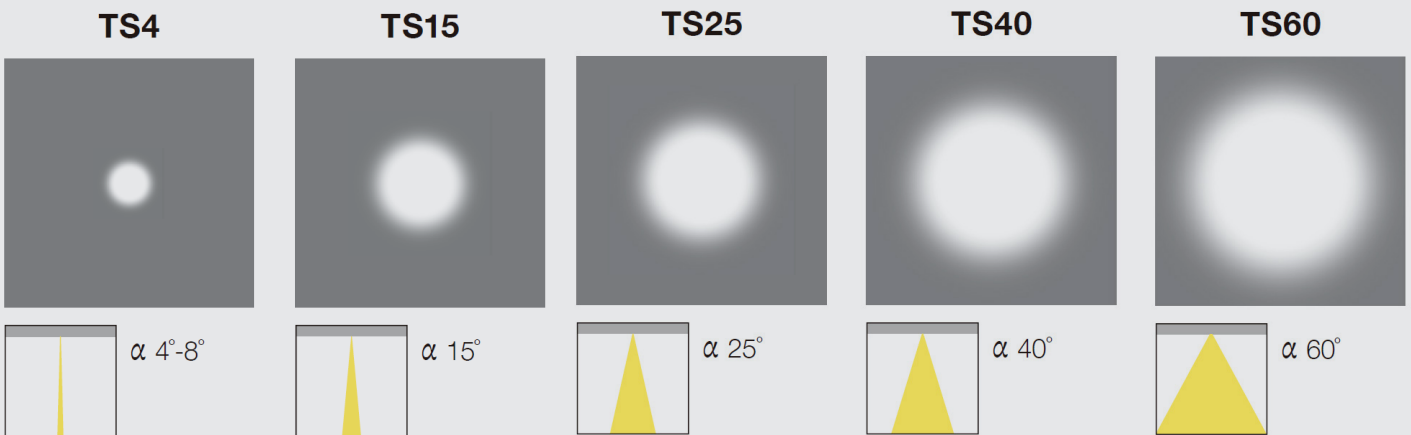

Key features

- The body is made from die-cast aluminum with super white tempered glass, featuring a special shape design available in two size options
- Equipped with optics using a PC lens, providing high visual comfort and effective anti-glare, with multiple light distribution options
- Utilizes high-quality LED chips with ON-OFF, DALI, DMX, and RGBW programming options
- The luminaire offers multiple bracket choices to suit different applications
- Coated with anti-ultraviolet pure polyester powder paint, providing corrosion resistance for over 1000 hours
- Complies with EN 62471:2008, ensuring zero photobiological risk to eyes and skin
- All external screws are made from 304 stainless steel

Photometry

Technical Data

Code	Power	Lumen	Optics	Weight
Arh-LED-75-24	75W	9000lm	TS4/TS15/TS25/TS40/TS60	8.1
Arh-LED-100-36	100W	12000lm	TS4/TS15/TS25/TS40/TS60	8.3
Arh-LED-120-36	120W	14000lm	TS4/TS15/TS25/TS40/TS60	8.6
Arh-LED-150-RGBW-36	150W		TS15/TS25/TS40/TS60	8.8