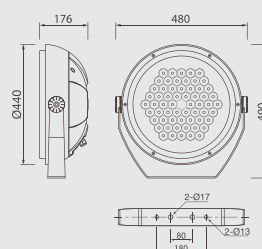

Key features

- The body is made from die-cast aluminum with super white tempered glass, featuring a special shape design available in two size options
- Equipped with optics using a PC lens, providing high visual comfort and effective anti-glare, with multiple light distribution options
- Utilizes high-quality LED chips with ON-OFF, DALI, DMX, and RGBW programming options
- The luminaire offers multiple bracket choices to suit different applications
- Coated with anti-ultraviolet pure polyester powder paint, providing corrosion resistance for over 1000 hours
- Complies with EN 62471:2008, ensuring zero photobiological risk to eyes and skin
- All external screws are made from 304 stainless steel

Photometry

Technical Data

Code	Power	Lumen	Optics	Weight
Arh-LED-75-24	75W	9000lm	TS4/TS15/TS25/TS40/TS60	8.1
Arh-LED-100-36	100W	12000lm	TS4/TS15/TS25/TS40/TS60	8.3
Arh-LED-120-36	120W	14000lm	TS4/TS15/TS25/TS40/TS60	8.6
Arh-LED-150-RGBW-36	150W		TS15/TS25/TS40/TS60	8.8

Dimensions

Accessories

Visor