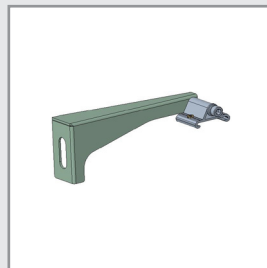

Accessories

L bracket
100mm, 140mm, 180mm