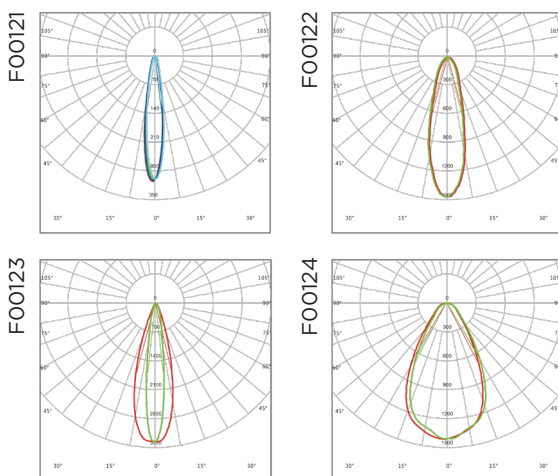

## Optic Information

<b>LED Type</b>	LED 3535			
<b>Luminous Flux (±10%)</b>	1620lm	3240lm	1800lm	3600lm
<b>Efficacy(4000K Ra70)</b>	90lm/W	90lm/W	100lm/W	100lm/W
<b>Correlated Color Temperature</b>	4000K (2200K, 3000K, 5000K optional), RGB, RGBW			
<b>Color Rendering Index</b>	Ra80 (Ra70, Ra90 optional)			
<b>Beam Angle</b>	White: F00111, F00113, F00114, F00115, F00116, F00117 RGB/RGBW: F00121, F00122, F00123, F00124			

## Dimensions and Mounting

<b>Product Dimension</b>	508x121x79mm	998x121x79mm	508x121x79mm	998x121x79mm
<b>Luminaire Net Weight</b>	1.9 kg	2.9 kg	1.7 kg	2.7 kg
<b>Mounting Option</b>	Bracket Mounting / Ceiling Mounting / Suspension Mounting			
<b>Material</b>	Aluminum Alloy / Polycarbonate Optical Lens / Glass			
<b>Finish</b>	Powder Coating			
<b>Fixture Color</b>	RAL 9017 Traffic Black			
<b>EPA</b>	0.027m <sup>2</sup>	0.054m <sup>2</sup>	0.027m <sup>2</sup>	0.054m <sup>2</sup>
<b>IK Rating</b>	IK08			
<b>IP Rating</b>	IP66			

## Photometry

For single white

For RGB/RGBW