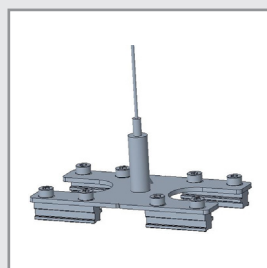

## Accessories

**L bracket**  
100mm, 140mm, 180mm

**Ceiling mount bracket**  
60mm, 120mm, 180mm

**Suspension kit 1**

**Suspension kit 2**

**Visor**

**Anti-glare film**