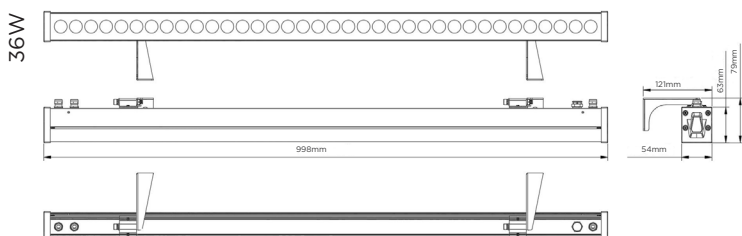

## Dimensions and Mounting

<b>Product Dimension</b>	508x121x79mm	998x121x79mm	508x121x79mm	998x121x79mm
<b>Luminaire Net Weight</b>	1.9 kg	2.9 kg	1.7 kg	2.7 kg
<b>Mounting Option</b>	Bracket Mounting / Ceiling Mounting / Suspension Mounting			
<b>Material</b>	Aluminum Alloy / Polycarbonate Optical Lens / Glass			
<b>Finish</b>	Powder Coating			
<b>Fixture Color</b>	RAL 9017 Traffic Black			
<b>EPA</b>	0.027m <sup>2</sup>	0.054m <sup>2</sup>	0.027m <sup>2</sup>	0.054m <sup>2</sup>
<b>IK Rating</b>	IK08			
<b>IP Rating</b>	IP66			