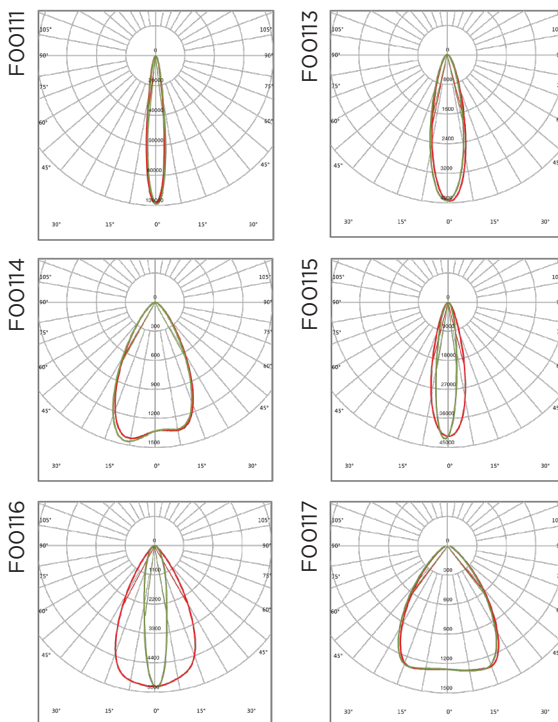

## Optic Information

<b>LED Type</b>	LED 3535			
<b>Luminous Flux (±10%)</b>	1620lm	3240lm	1800lm	3600lm
<b>Efficacy(4000K Ra70)</b>	90lm/W	90lm/W	100lm/W	100lm/W
<b>Correlated Color Temperature</b>	4000K (2200K, 3000K, 5000K optional), RGB, RGBW			
<b>Color Rendering Index</b>	Ra80 (Ra70, Ra90 optional)			
<b>Beam Angle</b>	White: F00111, F00113, F00114, F00115, F00116, F00117 RGB/RGBW: F00121, F00122, F00123, F00124			

## Dimensions and Mounting

<b>Product Dimension</b>	508x121x79mm	998x121x79mm	508x121x79mm	998x121x79mm
<b>Luminaire Net Weight</b>	1.9 kg	2.9 kg	1.7 kg	2.7 kg
<b>Mounting Option</b>	Bracket Mounting / Ceiling Mounting / Suspension Mounting			
<b>Material</b>	Aluminum Alloy / Polycarbonate Optical Lens / Glass			
<b>Finish</b>	Powder Coating			
<b>Fixture Color</b>	RAL 9017 Traffic Black			
<b>EPA</b>	0.027m <sup>2</sup>	0.054m <sup>2</sup>	0.027m <sup>2</sup>	0.054m <sup>2</sup>
<b>IK Rating</b>	IK08			
<b>IP Rating</b>	IP66			

## Photometry

For single white

For RGB/RGBW