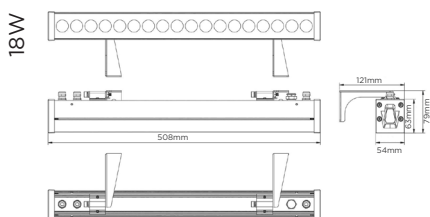

## Dimensions and Mounting

<b>Product Dimension</b>	508x121x79mm	998x121x79mm	508x121x79mm	998x121x79mm
<b>Luminaire Net Weight</b>	1.9 kg	2.9 kg	1.7 kg	2.7 kg
<b>Mounting Option</b>	Bracket Mounting / Ceiling Mounting / Suspension Mounting			
<b>Material</b>	Aluminum Alloy / Polycarbonate Optical Lens / Glass			
<b>Finish</b>	Powder Coating			
<b>Fixture Color</b>	RAL 9017 Traffic Black			
<b>EPA</b>	0.027m <sup>2</sup>	0.054m <sup>2</sup>	0.027m <sup>2</sup>	0.054m <sup>2</sup>
<b>IK Rating</b>	IK08			
<b>IP Rating</b>	IP66			