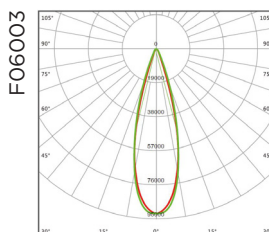

LED5050

Lifespan and Warranty

Operating Temperature -30°C to + 50°C

Life Time of LED 88000hrs-L80
@Ta=25°C

Warranty 5 Years