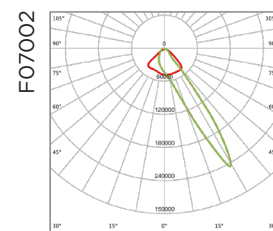

Technical Data @5000K

Model No.	FLEX-200	FLEX-400	FLEX-600	FLEX-800	FLEX-1K2
Power Consumption (±5%)	200W	400W	600W	800W	1200W
Power Supply	SOSEN		uPowerTek Inventronics		
Input Voltage	220-240VAC, 50 / 60 Hz		200-277VAC, 50/60 Hz		
Power Factor	>0.92				
Surge Protection	10kV line-earth, 6kV line-line		20kV line-earth, 10kV line-line		
Driver Type	Constant Current (CC)				
Control	0-10V dimmable, DALI, DMX				

Optic Information

LED Type 1	LED 3737				
Luminous Flux	26000lm	52000lm	78000lm	104000lm	156000lm
Efficacy(5000K Ra70)	130 lm/W				
Beam Angle	F06001, F06002, F06004, F07002				
LED Type 2	LED 5050				
Luminous Flux	28000lm	56000lm	84000lm	112000lm	168000lm
Efficacy	140 lm/W				
Beam Angle	F06003, F06005, F06006, F07001				
Correlated Color Temperature	5000K (4000K, 5700K optional)				
Color Rendering Index	Ra70 (Ra80, Ra90 optional)				

Dimensions and Mount

Product Dimension	322x305x120mm	440x335x159mm	562x335x163mm	456x668x270mm	578x668x270mm
Net Weight	6kg	10.5kg	15kg	17kg	22kg
Driver Box Weight	/		5.4kg	6.6kg	
Mounting Option	Bracket mounting				
Material	Aluminum alloy, Polycarbonate optical lens/tempered glass				
Finish	Powder coating				
Fixture Color	Silvery grey (RAL9006)				
EPA	0.07m²	0.11m²	0.16m²	0.22m²	0.34m²
IP Rating	IP66				
IK Rating	IK08				

Photometry

LED3737