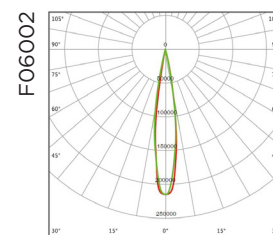

Technical Data @5000K

Model No.	FLEX-200	FLEX-400	FLEX-600	FLEX-800	FLEX-1K2
Power Consumption (±5%)	200W	400W	600W	800W	1200W
Power Supply	SOSEN		uPowerTek Inventronics		
Input Voltage	220-240VAC, 50 / 60 Hz		200-277VAC, 50/60 Hz		
Power Factor	>0.92				
Surge Protection	10kV line-earth, 6kV line-line		20kV line-earth, 10kV line-line		
Driver Type	Constant Current (CC)				
Control	0-10V dimmable, DALI, DMX				

Optic Information

LED Type 1	LED 3737				
Luminous Flux	26000lm	52000lm	78000lm	104000lm	156000lm
Efficacy(5000K Ra70)	130 lm/W				
Beam Angle	F06001, F06002, F06004, F07002				
LED Type 2	LED 5050				
Luminous Flux	28000lm	56000lm	84000lm	112000lm	168000lm
Efficacy	140 lm/W				
Beam Angle	F06003, F06005, F06006, F07001				
Correlated Color Temperature	5000K (4000K, 5700K optional)				
Color Rendering Index	Ra70 (Ra80, Ra90 optional)				

Dimensions and Mount

Product Dimension	322x305x120mm	440x335x159mm	562x335x163mm	456x668x270mm	578x668x270mm
Net Weight	6kg	10.5kg	15kg	17kg	22kg
Driver Box Weight	/		5.4kg	6.6kg	
Mounting Option	Bracket mounting				
Material	Aluminum alloy, Polycarbonate optical lens/tempered glass				
Finish	Powder coating				
Fixture Color	Silvery grey (RAL9006)				
EPA	0.07m²	0.11m²	0.16m²	0.22m²	0.34m²
IP Rating	IP66				
IK Rating	IK08				

Photometry

LED3737