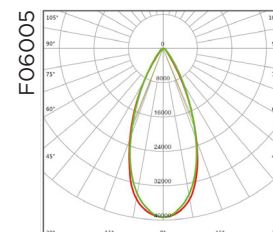

LED5050

Lifespan and Warranty

Operating Temperature -30°C to + 50°C

Life Time of LED 88000hrs-L80
@Ta=25°C

Warranty 5 Years