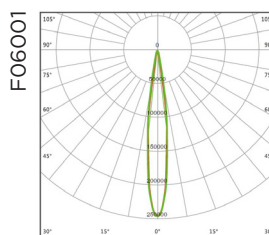

Technical Data @5000K

Model No.	FLEX-200	FLEX-400	FLEX-600	FLEX-800	FLEX-1K2
Power Consumption (±5%)	200W	400W	600W	800W	1200W
Power Supply	SOSEN		uPowerTek Inventronics		
Input Voltage	220-240VAC, 50 / 60 Hz		200-277VAC, 50/60 Hz		
Power Factor	>0.92				
Surge Protection	10kV line-earth, 6kV line-line		20kV line-earth, 10kV line-line		
Driver Type	Constant Current (CC)				
Control	0-10V dimmable, DALI, DMX				

Optic Information

LED Type 1	LED 3737				
Luminous Flux	26000lm	52000lm	78000lm	104000lm	156000lm
Efficacy(5000K Ra70)	130 lm/W				
Beam Angle	F06001, F06002, F06004, F07002				
LED Type 2	LED 5050				
Luminous Flux	28000lm	56000lm	84000lm	112000lm	168000lm
Efficacy	140 lm/W				
Beam Angle	F06003, F06005, F06006, F07001				
Correlated Color Temperature	5000K (4000K, 5700K optional)				
Color Rendering Index	Ra70 (Ra80, Ra90 optional)				

Dimensions and Mount

Product Dimension	322x305x120mm	440x335x159mm	562x335x163mm	456x668x270mm	578x668x270mm
Net Weight	6kg	10.5kg	15kg	17kg	22kg
Driver Box Weight	/		5.4kg	6.6kg	
Mounting Option	Bracket mounting				
Material	Aluminum alloy, Polycarbonate optical lens/tempered glass				
Finish	Powder coating				
Fixture Color	Silvery grey (RAL9006)				
EPA	0.07m²	0.11m²	0.16m²	0.22m²	0.34m²
IP Rating	IP66				
IK Rating	IK08				

Photometry

LED3737