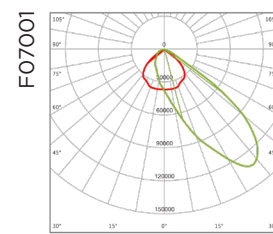

LED5050

Lifespan and Warranty

Operating Temperature -30°C to + 50°C

Life Time of LED 88000hrs-L80
@Ta=25°C

Warranty 5 Years