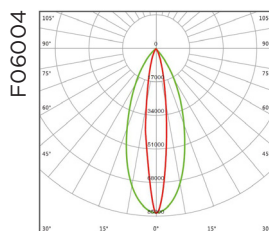

Technical Data @5000K

Model No.	FLEX-200	FLEX-400	FLEX-600	FLEX-800	FLEX-1K2
Power Consumption (±5%)	200W	400W	600W	800W	1200W
Power Supply	SOSEN		uPowerTek Inventronics		
Input Voltage	220-240VAC, 50 / 60 Hz		200-277VAC, 50/60 Hz		
Power Factor	>0.92				
Surge Protection	10kV line-earth, 6kV line-line		20kV line-earth, 10kV line-line		
Driver Type	Constant Current (CC)				
Control	0-10V dimmable, DALI, DMX				

Optic Information

LED Type 1	LED 3737				
Luminous Flux	26000lm	52000lm	78000lm	104000lm	156000lm
Efficacy(5000K Ra70)	130 lm/W				
Beam Angle	F06001, F06002, F06004, F07002				
LED Type 2	LED 5050				
Luminous Flux	28000lm	56000lm	84000lm	112000lm	168000lm
Efficacy	140 lm/W				
Beam Angle	F06003, F06005, F06006, F07001				
Correlated Color Temperature	5000K (4000K, 5700K optional)				
Color Rendering Index	Ra70 (Ra80, Ra90 optional)				

Dimensions and Mount

Product Dimension	322x305x120mm	440x335x159mm	562x335x163mm	456x668x270mm	578x668x270mm
Net Weight	6kg	10.5kg	15kg	17kg	22kg
Driver Box Weight	/		5.4kg	6.6kg	
Mounting Option	Bracket mounting				
Material	Aluminum alloy, Polycarbonate optical lens/tempered glass				
Finish	Powder coating				
Fixture Color	Silvery grey (RAL9006)				
EPA	0.07m²	0.11m²	0.16m²	0.22m²	0.34m²
IP Rating	IP66				
IK Rating	IK08				

Photometry

LED3737