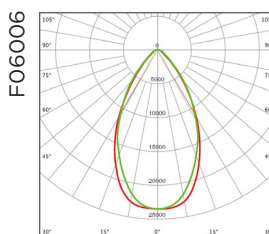

LED5050

Lifespan and Warranty

Operating Temperature -30°C to + 50°C

Life Time of LED 88000hrs-L80
@Ta=25°C

Warranty 5 Years