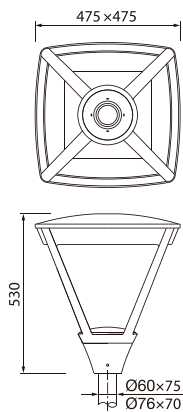

Key features

- Constructed with a die-cast aluminum body and super white tempered glass, featuring a white PC plastic reflector
- Equipped with optics that have a PC lens, providing highly comfortable and uniform lighting distribution, with various distribution options available
- Utilizes high-quality LED chips, a driver with options for 0-10V/DALI/programming, and surge protection up to 20KV
- Available in two sizes with installation tube diameters of Ø60mm and Ø76mm
- Coated with a surface anti-ultraviolet pure polyester powder paint, offering corrosion resistance for over 1000 hours
- Ensures no photo-biological risks (no risks associated with infrared, blue light, and UV radiation) in compliance with EN 62471:2008
- Integrated with smart street lighting control technology, compatible with remote management systems
- All external screws are made of 304 stainless steel

Dimensions

TRIBLO

TRIBLO-S

Photometry

Technical Data

Code	Power	LED Qty	LED chips	Optics
Triblo-LED-40-32-N	40W	32	3535/5050	T1/T2A/T3A/T4A
Triblo-LED-60-32-N	60W	32	3535/5050	T1/T2A/T3A/T4A
Triblo-LED-75-48-N	75W	48	3535/5050	T1/T2A/T3A/T4A
Triblo-LED-100-48-N	100W	48	3535/5050	T1/T2A/T3A/T4A