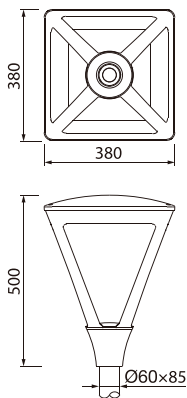

Key features

- Constructed with a die-cast aluminum body and super white tempered glass, featuring a white PC plastic reflector
- Equipped with optics that have a PC lens, providing highly comfortable and uniform lighting distribution, with various distribution options available
- Utilizes high-quality LED chips, a driver with options for 0-10V/DALI/programming, and surge protection up to 20KV
- Available in two sizes with installation tube diameters of Ø60mm and Ø76mm
- Coated with a surface anti-ultraviolet pure polyester powder paint, offering corrosion resistance for over 1000 hours
- Ensures no photo-biological risks (no risks associated with infrared, blue light, and UV radiation) in compliance with EN 62471:2008
- Integrated with smart street lighting control technology, compatible with remote management systems
- All external screws are made of 304 stainless steel

Dimensions

TRIBLO

TRIBLO-S

Photometry

Technical Data

Code	Power	LED Qty	LED chips	Optics
Triblo-LED-40-32-N	40W	32	3535/5050	T1/T2A/T3A/T4A
Triblo-LED-60-32-N	60W	32	3535/5050	T1/T2A/T3A/T4A
Triblo-LED-75-48-N	75W	48	3535/5050	T1/T2A/T3A/T4A
Triblo-LED-100-48-N	100W	48	3535/5050	T1/T2A/T3A/T4A

Code	Power	LED Qty	LED chips	Optics
Triblo-LED-30-16-S	30W	16	3535/5050	T1A/T2A/T3A/T4A
Triblo-LED-40-24-S	40W	24	3535/5050	T1A/T2A/T3A/T4A
Triblo-LED-60-24-S	60W	24	3535/5050	T1A/T2A/T3A/T4A

Code	Power	LED Qty	LED chips	Optics
Triblo-LED-40-48-N	40W	48	3030	T1/T2A/T3A/T4A
Triblo-LED-60-72-N	60W	72	3030	T1D/T2D/T3D/T4D
Triblo-LED-75-72-N	75W	72	3030	T1D/T2D/T3D/T4D
Triblo-LED-100-112-N	100W	112	3030	T1B/T2B/T3B/T4B