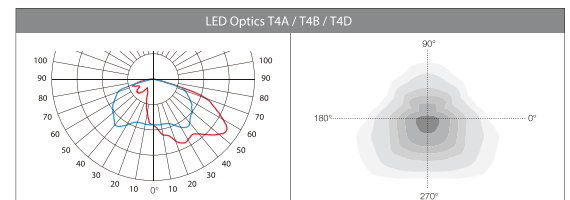

Dimensions

TRIBLO

TRIBLO-S

Photometry

Technical Data

Code	Power	LED Qty	LED chips	Optics
Triblo-LED-40-32-N	40W	32	3535/5050	T1/T2A/T3A/T4A
Triblo-LED-60-32-N	60W	32	3535/5050	T1/T2A/T3A/T4A
Triblo-LED-75-48-N	75W	48	3535/5050	T1/T2A/T3A/T4A
Triblo-LED-100-48-N	100W	48	3535/5050	T1/T2A/T3A/T4A