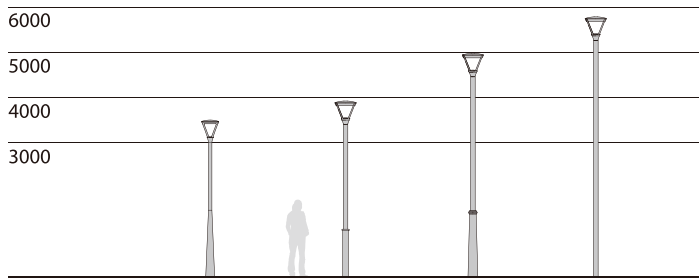

Key features

- Constructed with a die-cast aluminum body and super white tempered glass, featuring a white PC plastic reflector
- Equipped with optics that have a PC lens, providing highly comfortable and uniform lighting distribution, with various distribution options available
- Utilizes high-quality LED chips, a driver with options for 0-10V/DALI/programming, and surge protection up to 20KV
- Available in two sizes with installation tube diameters of Ø60mm and Ø76mm
- Coated with a surface anti-ultraviolet pure polyester powder paint, offering corrosion resistance for over 1000 hours
- Ensures no photo-biological risks (no risks associated with infrared, blue light, and UV radiation) in compliance with EN 62471:2008
- Integrated with smart street lighting control technology, compatible with remote management systems
- All external screws are made of 304 stainless steel

Dimensions

TRIBLO

TRIBLO-S

Photometry

Technical Data

Code	Power	LED Qty	LED chips	Optics
Triblo-LED-40-32-N	40W	32	3535/5050	T1/T2A/T3A/T4A
Triblo-LED-60-32-N	60W	32	3535/5050	T1/T2A/T3A/T4A
Triblo-LED-75-48-N	75W	48	3535/5050	T1/T2A/T3A/T4A
Triblo-LED-100-48-N	100W	48	3535/5050	T1/T2A/T3A/T4A