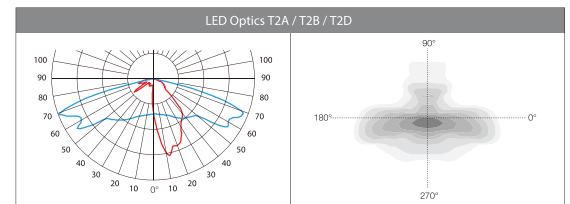

Dimensions

TRIBLO

TRIBLO-S

Photometry

Technical Data

Code	Power	LED Qty	LED chips	Optics
Triblo-LED-40-32-N	40W	32	3535/5050	T1/T2A/T3A/T4A
Triblo-LED-60-32-N	60W	32	3535/5050	T1/T2A/T3A/T4A
Triblo-LED-75-48-N	75W	48	3535/5050	T1/T2A/T3A/T4A
Triblo-LED-100-48-N	100W	48	3535/5050	T1/T2A/T3A/T4A