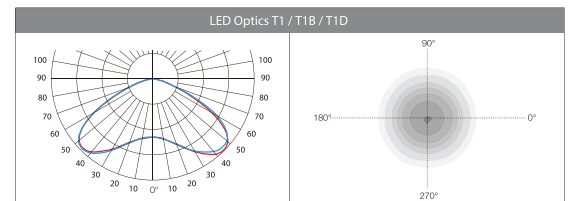

Dimensions

TRIBLO

TRIBLO-S

Photometry

Technical Data

Code	Power	LED Qty	LED chips	Optics
Triblo-LED-40-32-N	40W	32	3535/5050	T1/T2A/T3A/T4A
Triblo-LED-60-32-N	60W	32	3535/5050	T1/T2A/T3A/T4A
Triblo-LED-75-48-N	75W	48	3535/5050	T1/T2A/T3A/T4A
Triblo-LED-100-48-N	100W	48	3535/5050	T1/T2A/T3A/T4A