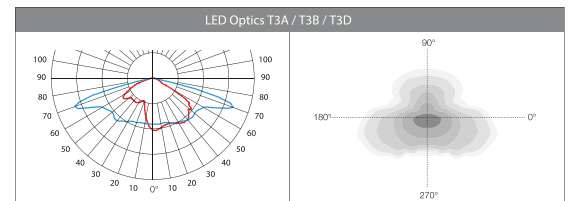

Dimensions

TRIBLO

TRIBLO-S

Photometry

Technical Data

Code	Power	LED Qty	LED chips	Optics
Triblo-LED-40-32-N	40W	32	3535/5050	T1/T2A/T3A/T4A
Triblo-LED-60-32-N	60W	32	3535/5050	T1/T2A/T3A/T4A
Triblo-LED-75-48-N	75W	48	3535/5050	T1/T2A/T3A/T4A
Triblo-LED-100-48-N	100W	48	3535/5050	T1/T2A/T3A/T4A