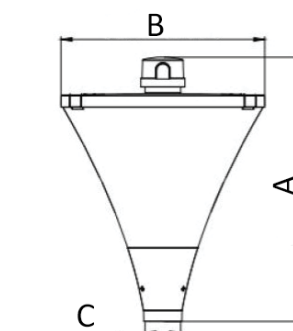

Indirect Lighting