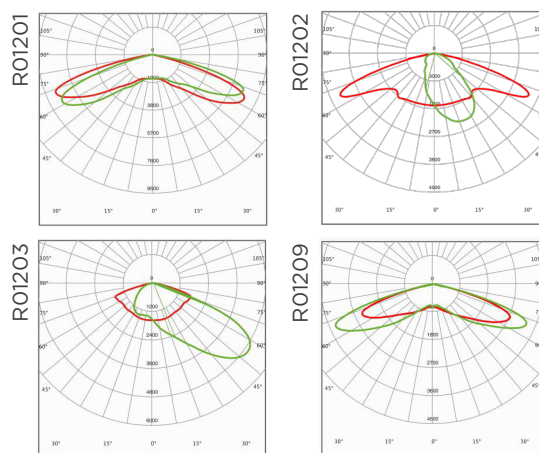

Technical Data @3000K

Luminescent mode	Direct Lighting			Indirect Lighting	
	TANOS 020	TANOS 040	TANOS 060	TANOS 020A	TANOS 040A
Model No.	TANOS 020	TANOS 040	TANOS 060	TANOS 020A	TANOS 040A
Power Consumption (±5%)	20W	40W	60W	20W	40W
Power Supply	TRIDONIC				
Input Voltage	100-240 VAC , 50 / 60 Hz				
Power Factor	≥0.92 at Max Load				
Surge Protection	10kV				
Control	Dimmable and Non-dimmable, DALI, Microwave Sensor, Zhaga Wireless Control, Photocell Control				

Optic Information

LED Type	LED 3030				
Luminous Flux (±10%)	2800lm	5600lm	8400lm	1800lm	3600lm
Efficacy(4000K Ra70)	140lm/W			90lm/W	
Correlated Color Temperature	3000K (4000K optional)				
Color Rendering Index	Ra70 (Ra80 optional)				
Beam Angle	R01201, R10202, R01203, R01209			R00C52	

Dimensions and Mounting

Product Dimension	Ø 371x420mm
Luminaire Net Weight	4.6 kg
Mounting Option	Post Top Ø60mm
Material	Aluminum Alloy, Polycarbonate Optical Lens
Finish	Powder Coating
Fixture Color	RAL 9017 Traffic Black
EPA	0.09m²
IK Rating	IK09
IP Rating	IP66

Lifespan and Warranty

Operating Temperature	-30°C to + 50°C
Lifetime of LED @Ta=25°C	82.000hrs-L80
Warranty	5 Years

Photometry

Direct Lighting