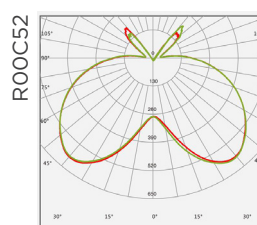

Indirect Lighting